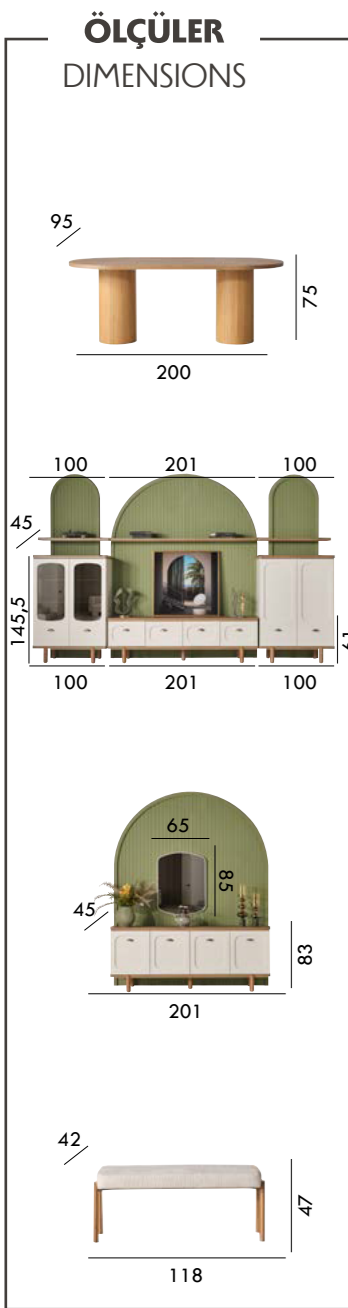

RİGEL

 **Furnicium**
Designing Dreams & Crafting Comfort

| Living Room | Bedroom | Sofa Sets | Accessories |

4 | www.furnicium.com |

RİGEL YATAK ODASI'Nİ BEDROOM

ÖLÇÜLER
DIMENSIONS

 **Furnicium**
Designing Dreams & Crafting Comfort

ÖLÇÜLER
DIMENSIONS

90
160/200
75

25
33
95
43
60
209

92
91
43
81
209

42
47
118

ÖLÇÜLER / DIMENSIONS

ÜÇLÜ	G/230 Y/85 D/100
DÖNER BERJER	G/80 Y/80 D/70
AHŞAP BERJER	G/80 Y/90 D/80
SEHPA	G/119 Y/42 D/75

Furnicium
Designing Dreams & Crafting Comfort