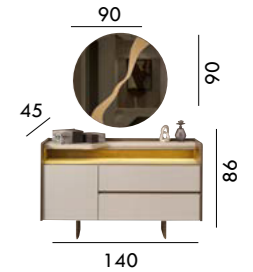

ÖLÇÜLER
DIMENSIONS

Furnicium
Designing Dreams & Crafting Comfort