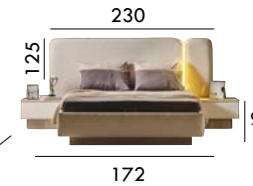

ÖLÇÜLER / DIMENSIONS

GÜNEŞ

Furnicium
Designing Dreams & Crafting Comfort

| Living Room | Bedroom | Sofa Sets | Accessories |

GÜNEŞ YATAK ODASI/ BEDROOM

ÖLÇÜLER DIMENSIONS

Furnicium
Designing Dreams & Crafting Comfort

ÖLÇÜLER
DIMENSIONS

90
160/200
75

25
33
95
43
60
209

92
91
43
81
209

42
47
118

ÖLÇÜLER / DIMENSIONS

ÜÇLÜ	G/230 Y/85 D/100
DÖNER BERJER	G/80 Y/80 D/70
AHŞAP BERJER	G/80 Y/90 D/80
SEHPA	G/119 Y/42 D/75

Furnicium
Designing Dreams & Crafting Comfort