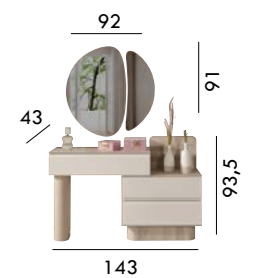

ÖLÇÜLER / DIMENSIONS

GÜNEŞ

Furnicium
Designing Dreams & Crafting Comfort

| Living Room | Bedroom | Sofa Sets | Accessories |

GÜNEŞ YATAK ODASI/ BEDROOM

ÖLÇÜLER DIMENSIONS

Furnicium
Designing Dreams & Crafting Comfort

ÖLÇÜLER
DIMENSIONS

90
160/200
75

25
33
95
43
60
209

92
91
43
81
209

42
47
118

ÖLÇÜLER / DIMENSIONS

ÜÇLÜ	G/230 Y/85 D/100
DÖNER BERJER	G/80 Y/80 D/70
AHŞAP BERJER	G/80 Y/90 D/80
SEHPA	G/119 Y/42 D/75

Furnicium
Designing Dreams & Crafting Comfort