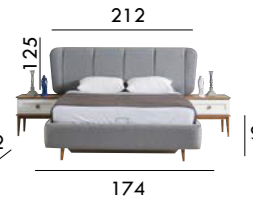

ÖLÇÜLER
DIMENSIONS

90
160/200
75

25
33
95
43
60
209

92
91
43
81
209

42
47
118

ÖLÇÜLER / DIMENSIONS

ÜÇLÜ	G/230 Y/85 D/100
DÖNER BERJER	G/80 Y/80 D/70
AHŞAP BERJER	G/80 Y/90 D/80
SEHPA	G/119 Y/42 D/75

Furnicium
Designing Dreams & Crafting Comfort

YENİ TOSKO

YENİ TOSKO YATAK ODASI/ BEDROOM

ÖLÇÜLER DIMENSIONS

OKYANUS

Furnicium
Designing Dreams & Crafting Comfort

| Living Room | Bedroom | Sofa Sets | Accessories |

24 | www.furnicium.com |

OKYANUS YATAK ODASI/ BEDROOM

ÖLÇÜLER DIMENSIONS

Furnicium
Designing Dreams & Crafting Comfort

25

HAZİRAN KUMSAL

| Living Room | Bedroom | Sofa Sets | Accessories |

ÖLÇÜLER DIMENSIONS

ÖLÇÜLER
DIMENSIONS

HAZİRAN KUMSAL YEMEK ODASI/ DINING ROOM