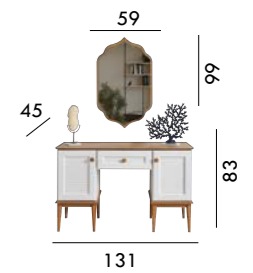

ÖLÇÜLER
DIMENSIONS

90
160/200
75

25
33
95
43
60
209

92
91
43
81
209

42
47
118

ÖLÇÜLER / DIMENSIONS

ÜÇLÜ	G/230 Y/85 D/100
DÖNER BERJER	G/80 Y/80 D/70
AHŞAP BERJER	G/80 Y/90 D/80
SEHPA	G/119 Y/42 D/75

Furnicium
Designing Dreams & Crafting Comfort

YENİ TOSKO

YENİ TOSKO YATAK ODASI/ BEDROOM

ÖLÇÜLER DIMENSIONS

OKYANUS

Furnicium
Designing Dreams & Crafting Comfort

| Living Room | Bedroom | Sofa Sets | Accessories |

24 | www.furnicium.com |

OKYANUS YATAK ODASI/ BEDROOM

ÖLÇÜLER DIMENSIONS

Furnicium
Designing Dreams & Crafting Comfort

25

HAZİRAN KUMSAL

| Living Room | Bedroom | Sofa Sets | Accessories |

ÖLÇÜLER DIMENSIONS

ÖLÇÜLER
DIMENSIONS

HAZİRAN KUMSAL YEMEK ODASI/ DINING ROOM