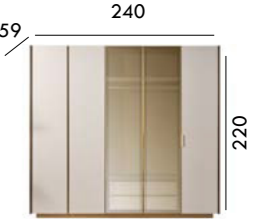

ÖLÇÜLER
DIMENSIONS

Furnicium
Designing Dreams & Crafting Comfort