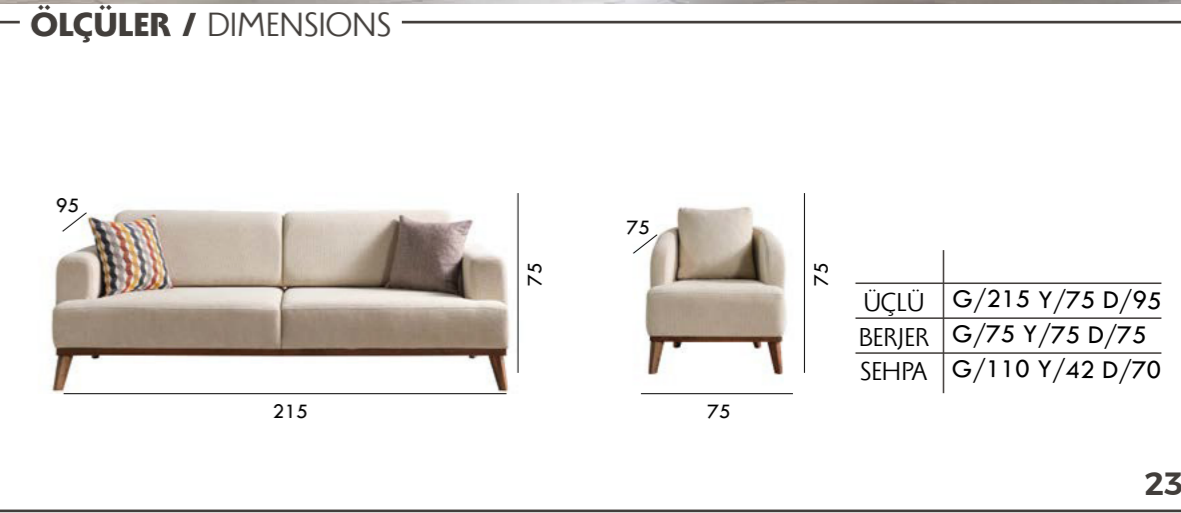

YENİ TOSKO

YENİ TOSKO YATAK ODASI/ BEDROOM

ÖLÇÜLER DIMENSIONS

OKYANUS

Furnicium
Designing Dreams & Crafting Comfort

| Living Room | Bedroom | Sofa Sets | Accessories |

24 | www.furnicium.com |

OKYANUS YATAK ODASI/ BEDROOM